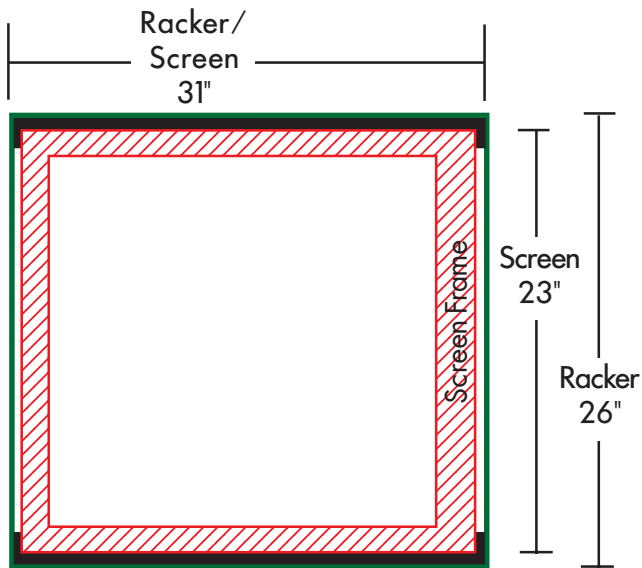

**Saturn
Rack
Company**

Rollin' SCREEN RACKER
RSR31:1- Screen Frame 23" x 31"

Rollin' SCREEN RACKER
RSR31: 1-Screen Frame 25" x 36"

Rack Specialists

PO Box 2432 • Kennesaw GA 30144
770/499-7333 • Fax 770/499-7355
www.saturnrack.com • jay@saturnrack.com

**Saturn
Rack
Company**

Rollin' SCREEN RACKER
RSR40: 1-Screen Frame 25" x 36"

Rollin' SCREEN RACKER
RSR40: 2- Screen Frames 20" x 24"

Rollin' SCREEN RACKER
RSR40C: 1-Screen Frame 40" x 80"