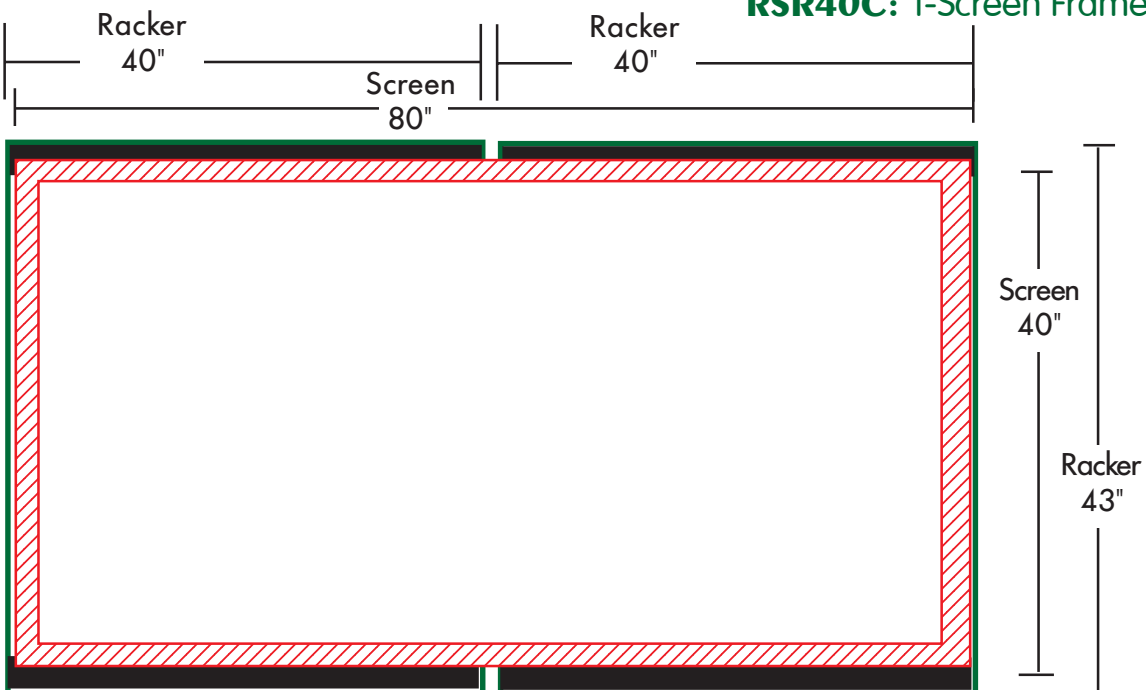

**Saturn
Rack
Company**

Rollin' SCREEN RACKER
RSR31:1- Screen Frame 23" x 31"

Rollin' SCREEN RACKER
RSR31: 1-Screen Frame 25" x 36"

Rack Specialists

PO Box 2432 • Kennesaw GA 30144
770/499-7333 • Fax 770/499-7355
www.saturnrack.com • jay@saturnrack.com

**Saturn
Rack
Company**

Rollin' SCREEN RACKER
RSR40: 1-Screen Frame 25" x 36"

Rollin' SCREEN RACKER
RSR40: 2- Screen Frames 20" x 24"

Rollin' SCREEN RACKER
RSR40C: 1-Screen Frame 40" x 80"