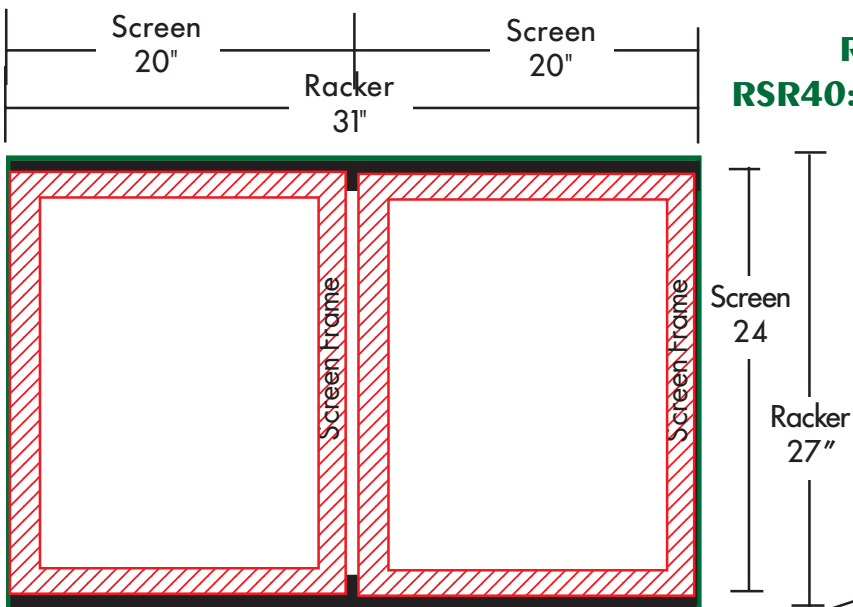

**Saturn
Rack
Company**

Rollin' SCREEN RACKER
RSR31:1- Screen Frame 23" x 31"

Rollin' SCREEN RACKER
RSR31: 1-Screen Frame 25" x 36"

Rack Specialists

PO Box 2432 • Kennesaw GA 30144
770/499-7333 • Fax 770/499-7355
www.saturnrack.com • jay@saturnrack.com

**Saturn
Rack
Company**

Rollin' SCREEN RACKER
RSR40: 1-Screen Frame 25" x 36"

Rollin' SCREEN RACKER
RSR40: 2- Screen Frames 20" x 24"

Rollin' SCREEN RACKER
RSR40C: 1-Screen Frame 40" x 80"