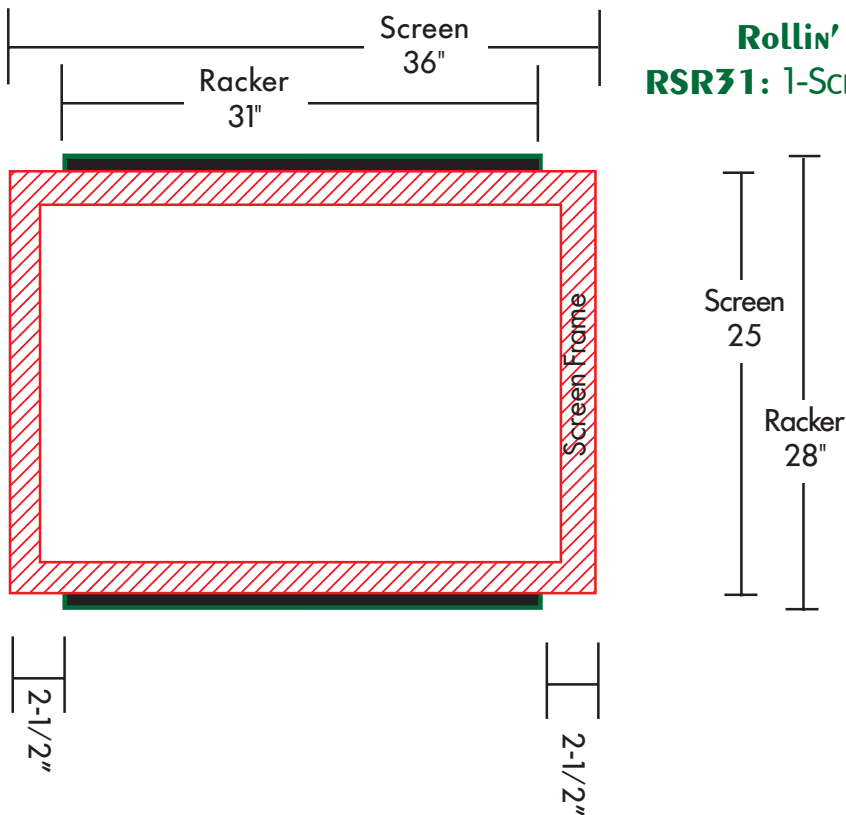

**Saturn
Rack
Company**

Rollin' SCREEN RACKER
RSR31:1- Screen Frame 23" x 31"

Rollin' SCREEN RACKER
RSR31: 1-Screen Frame 25" x 36"

Rack Specialists

PO Box 2432 • Kennesaw GA 30144
770/499-7333 • Fax 770/499-7355
www.saturnrack.com • jay@saturnrack.com

**Saturn
Rack
Company**

Rollin' SCREEN RACKER
RSR40: 1-Screen Frame 25" x 36"

Rollin' SCREEN RACKER
RSR40: 2- Screen Frames 20" x 24"

Rollin' SCREEN RACKER
RSR40C: 1-Screen Frame 40" x 80"