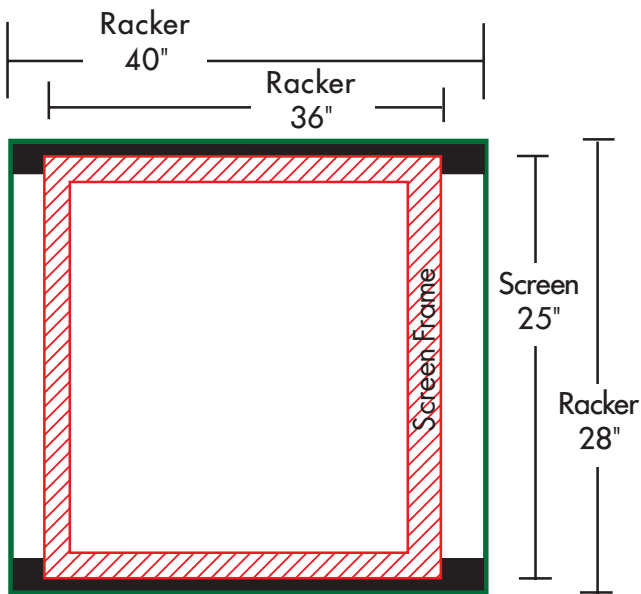

**Saturn
Rack
Company**

Rollin' SCREEN RACKER
RSR31:1- Screen Frame 23" x 31"

Rollin' SCREEN RACKER
RSR31: 1-Screen Frame 25" x 36"

Rack Specialists

PO Box 2432 • Kennesaw GA 30144
770/499-7333 • Fax 770/499-7355
www.saturnrack.com • jay@saturnrack.com

**Saturn
Rack
Company**

Rollin' SCREEN RACKER
RSR40: 1-Screen Frame 25" x 36"

Rollin' SCREEN RACKER
RSR40: 2- Screen Frames 20" x 24"

Rollin' SCREEN RACKER
RSR40C: 1-Screen Frame 40" x 80"